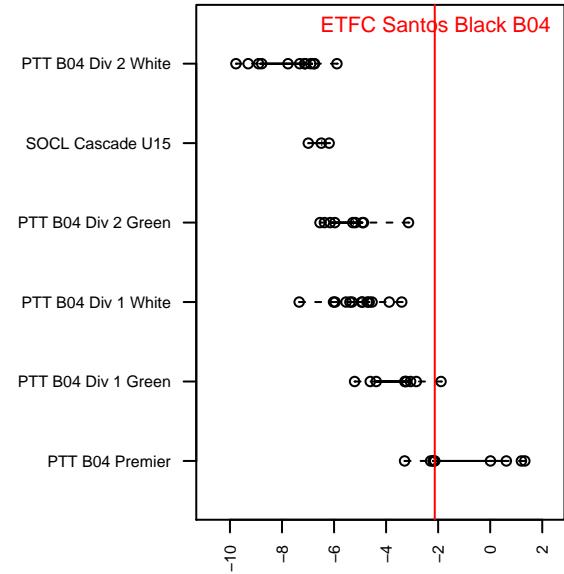

## ETFC Santos Black B04

Eugene Timbers FC  
 Eugene, OR  
 B04 total strength=1078  
 attack=3.62 defense=1.89  
 fall league = PTT B04 Premier  
 spr league = Spr OYS B04 Premier White

alt names used:  
 ETFC U13 SANTOS BLACK (OR)  
 ETFC BU13 Santos Black  
 ETFC 04B Santos Black  
 ETFC Santos Black  
 ETFC 04B Santos Black  
 ETFC 04B Santos Black

Venues played:  
 2016 Beaverton Cup BU13 Gold  
 2016 Portland Cup U13  
 2016 Bend Premier Cup Fanendo Adi (Gold) Di  
 2016 PTT B04 Premier  
 2016 Spr OYS B04 Premier White  
 2016 OYS State Cup B04

**attack and defense variance (black dot)  
relative to other teams  
and top 10 in region**

**attack and defense rating  
relative to others at age  
and all opponents in last 13 months**

**Performance relative to 13 month average**