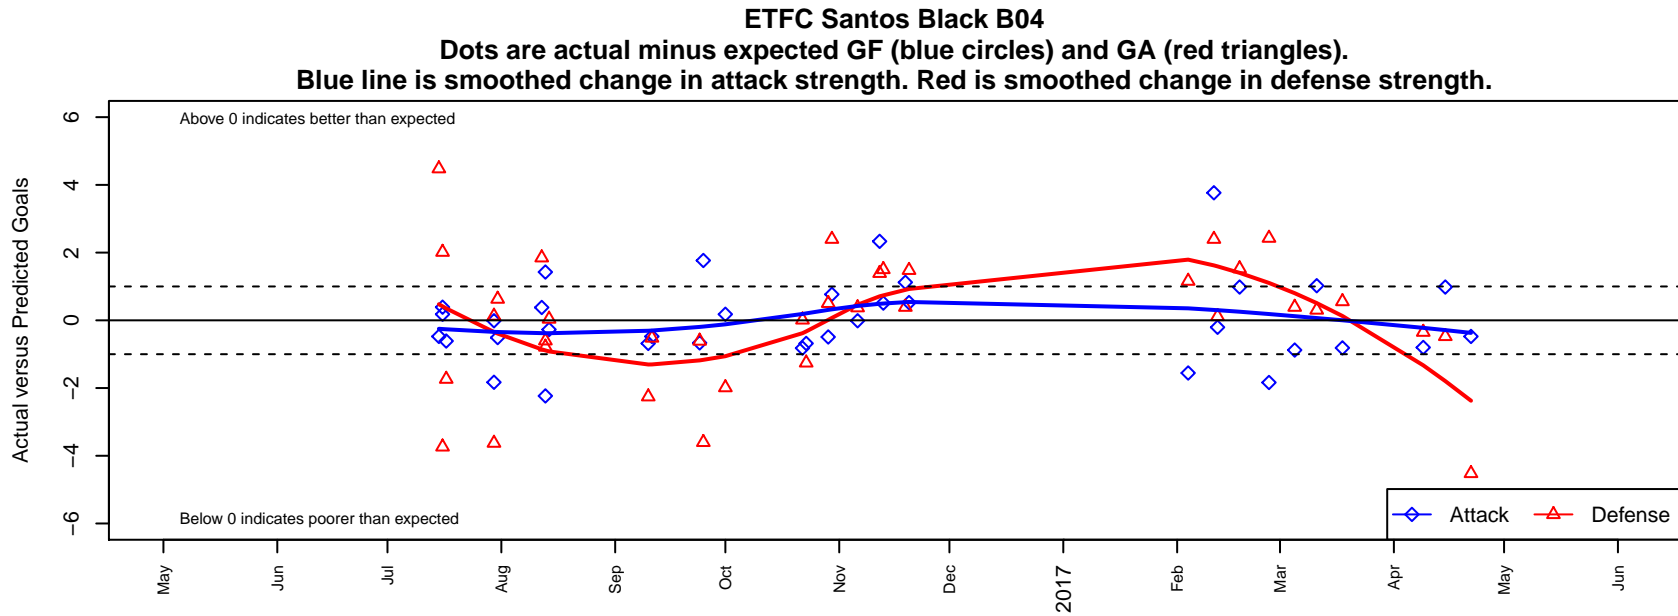

## ETFC Santos Black B04

Eugene Timbers FC  
 Eugene, OR  
 B04 total strength=1078  
 attack=3.62 defense=1.89  
 fall league = PTT B04 Premier  
 spr league = Spr OYS B04 Premier White

alt names used:  
 ETFC U13 SANTOS BLACK (OR)  
 ETFC BU13 Santos Black  
 ETFC 04B Santos Black  
 ETFC Santos Black  
 ETFC 04B Santos Black  
 ETFC 04B Santos Black

Venues played:  
 2016 Beaverton Cup BU13 Gold  
 2016 Portland Cup U13  
 2016 Bend Premier Cup Fanendo Adi (Gold) Di  
 2016 PTT B04 Premier  
 2016 Spr OYS B04 Premier White  
 2016 OYS State Cup B04

**attack and defense variance (black dot)  
relative to other teams  
and top 10 in region**

**attack and defense rating  
relative to others at age  
and all opponents in last 13 months**

**Performance relative to 13 month average**